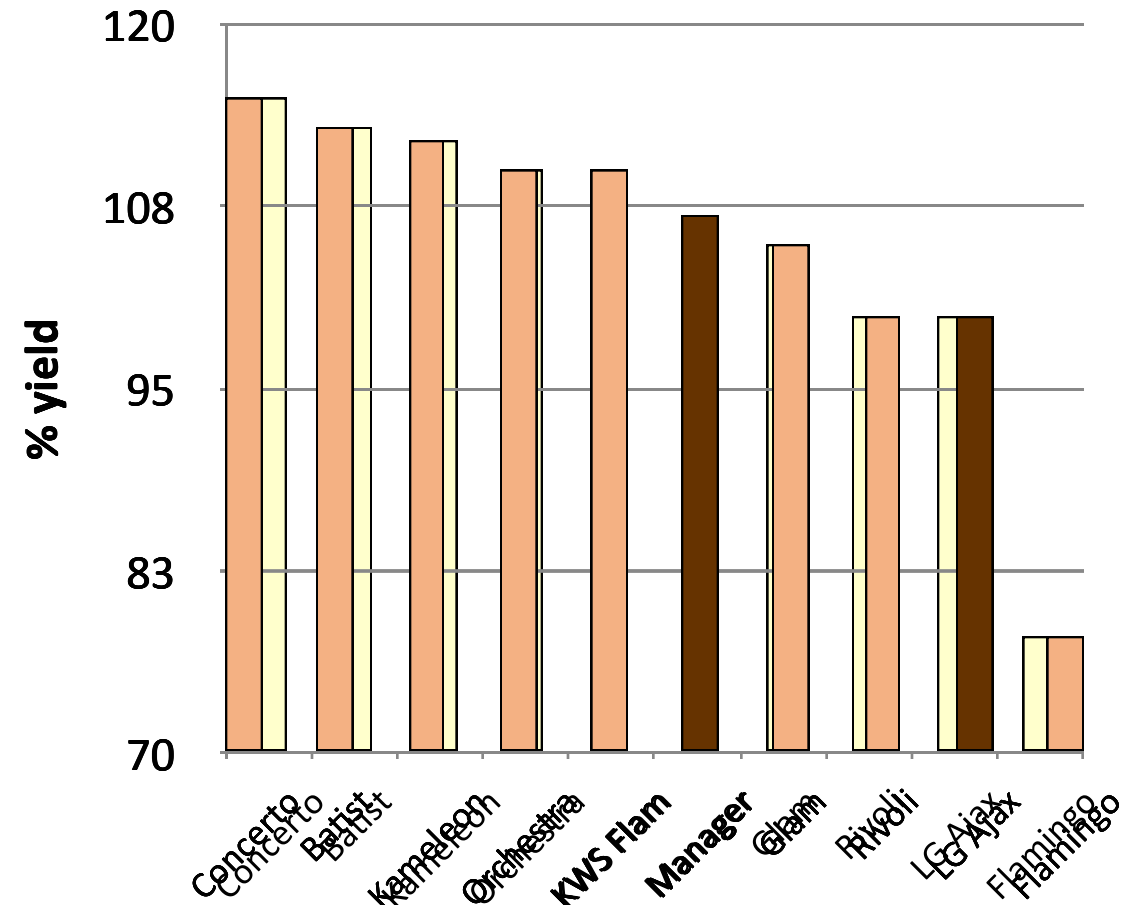

# Pulse Descriptive Lists 2024 – Peas

## Yellow & Pink:

New: **Concerto, Batist, KWS Flam, Flamingo**

Highest Yielding: **Concerto, Batist, Kameleon**

DM 8: **Rivoli**

DM 7: **Concerto, LG Ajax, Flamingo**

PM: **LG Ajax, Manager**

DL Peas 2024