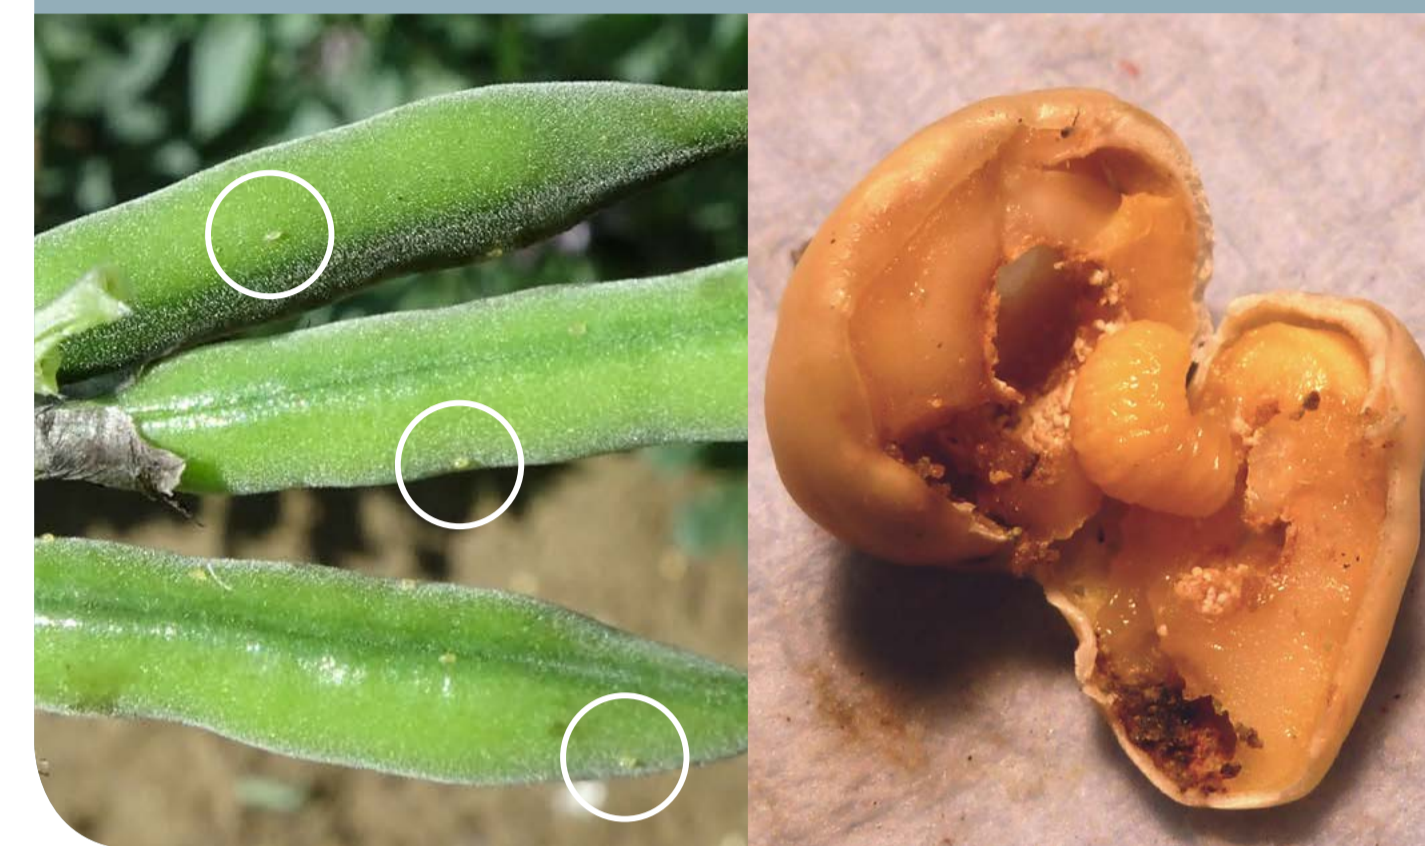

Bruchid beetle BB
Bruchus rufimanus