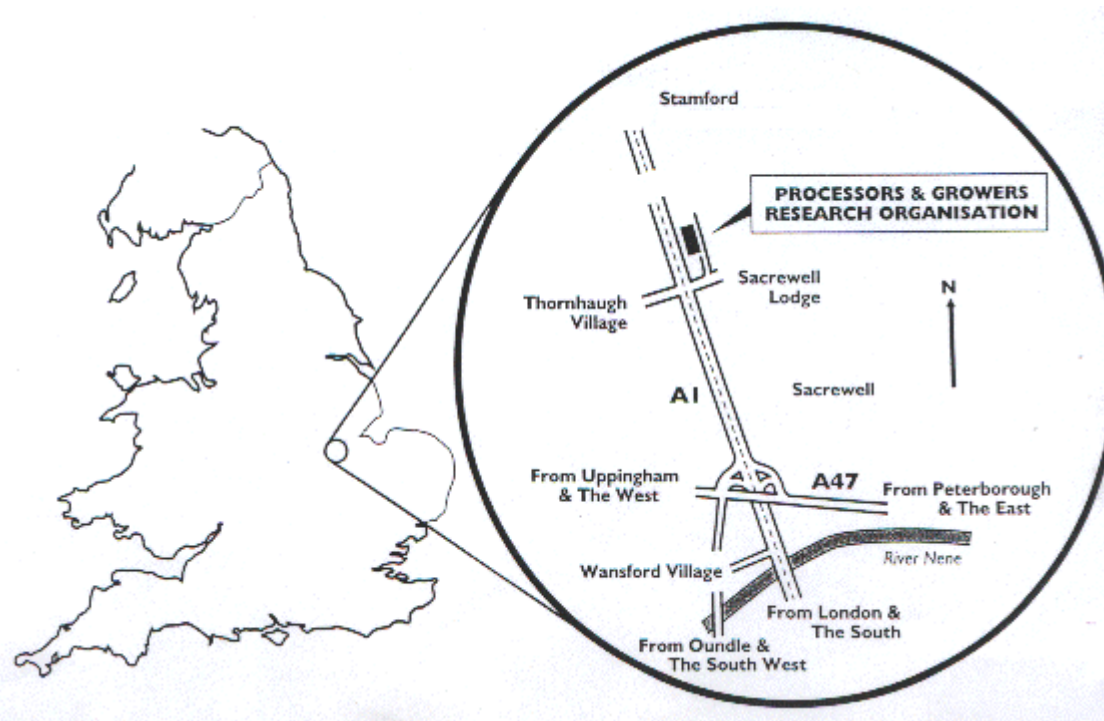

Location of The Research Station

PGRO adjoins the southbound carriageway of the A1 at Thornhaugh, approximately eight miles west of Peterborough and four miles south of Stamford.

For those travelling using GPS our postcode is PE8 6HJ
(please note GPS may direct you into Thornhaugh village)
Click [here](#) for pdf version of map & directions